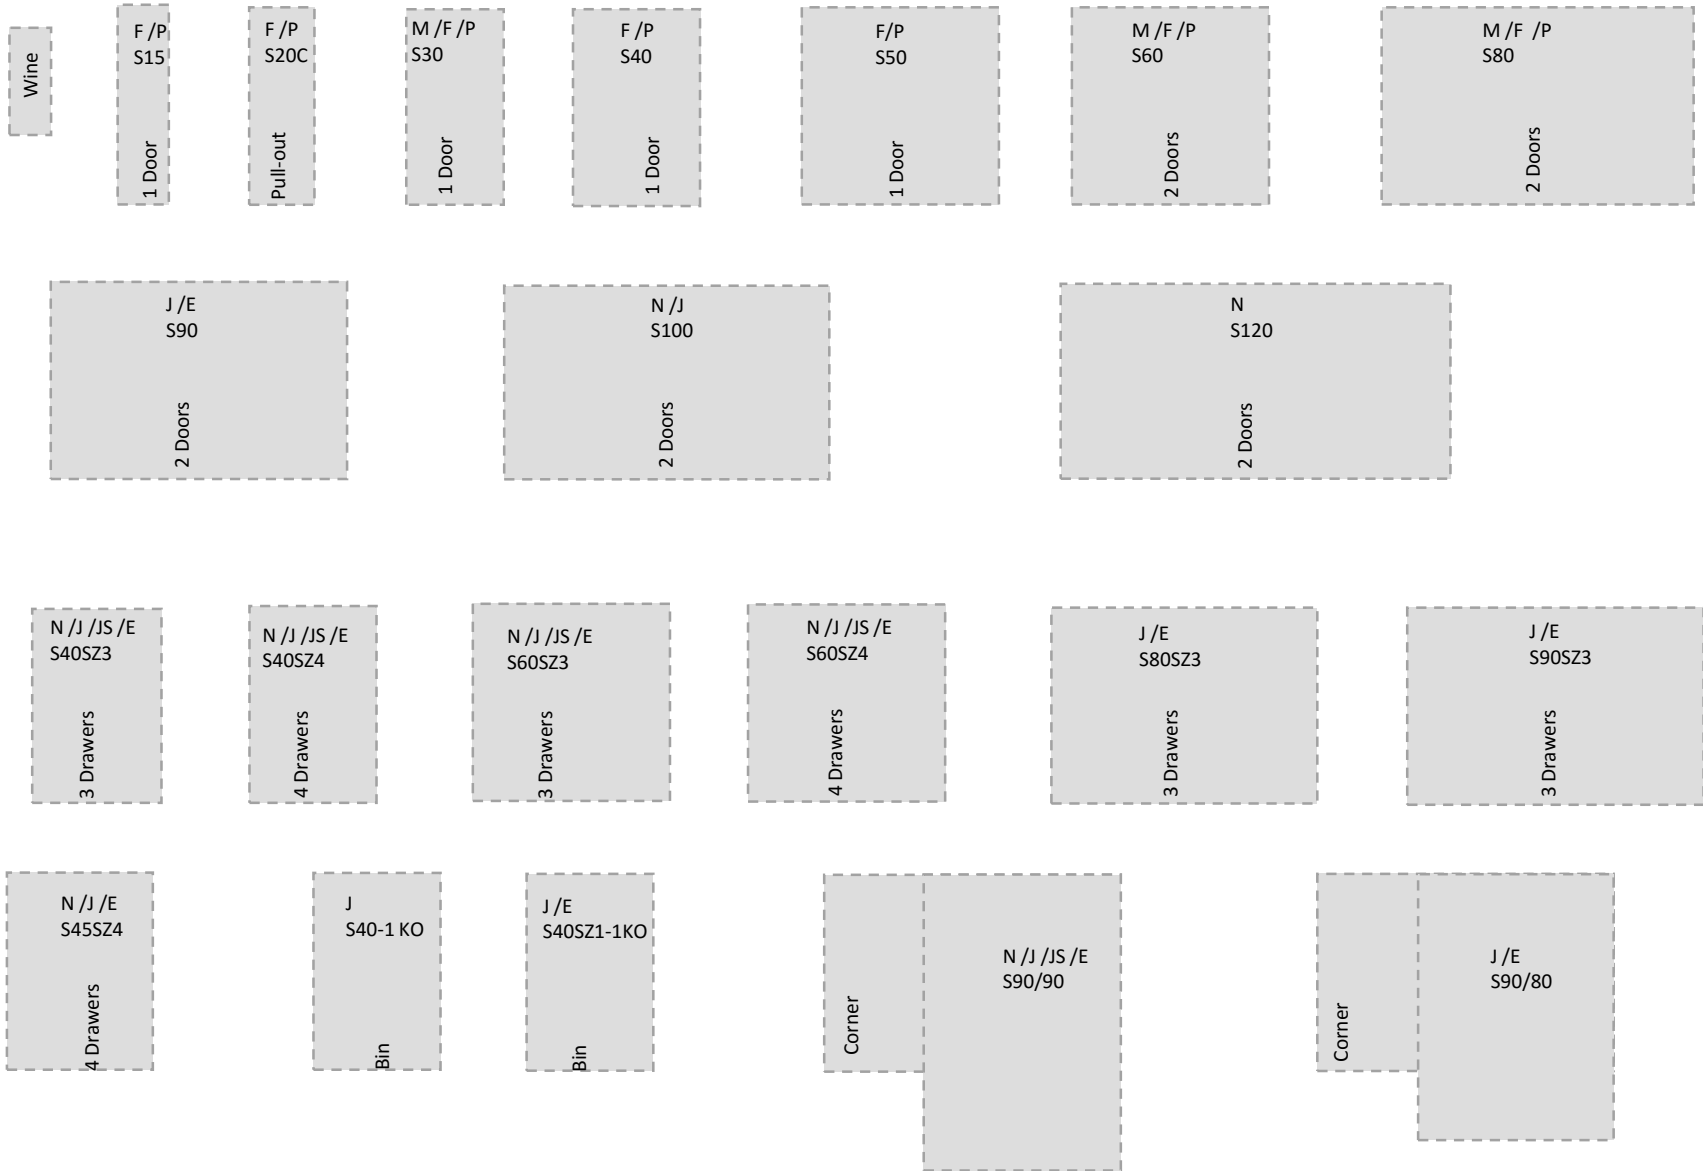

Base units

M/ F /P
W13WIN/ 72